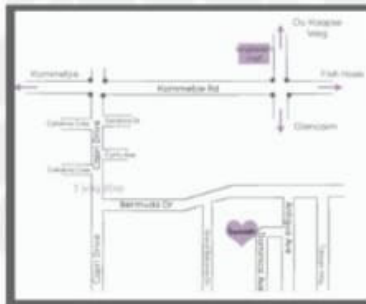

Massages

Swedish Massage

back, neck, shoulder (30min) R320
full body (60min) R420

0724830144

swooshmakeup@gmail.com

Swoosh Beauty Salon

@swooshbeauty

Trading Hours:
Tuesday-Saturday
08:00-17:00
By appointment only

Cancellation Policy
24 hours' notice must be given if you are to cancel an appointment, otherwise you will be charged the full treatment price.

10 Dominica Avenue, Capri Village,
Cape Town

Swoosh

BEAUTY SALON

Waxing & tinting

Eyebrows R80
Upper Lip R70
Chin R70
Underarms R120
Bikini R150
Brazilian R230
Hollywood R260
Half Legs R190
Full Legs R250
Back /Chest R230
Nose R60

Eyelash Tint R90
Eyebrow Tint R70

Manicures

Express Mani R130
Nail prep, polish
Gel Mani R310
Nail prep, rubber base and gel colour
LCN Natural Overlay R440
Nail prep, resin and gel colour
LCN Rebalance R310
3/4 week
Nail Art R15 each

Pedicures

Express Pedi R140
Nail prep, polish
Express Medi-heel R220
Medi-heel peel, massage, gold spritz
Luxury Medi-heel R350
Medi-heel peel, nail prep, massage, gold spritz, polish
Add Gel R140

Lashes

Classic Lashes R600
Traditional lash extensions includes application of 100 individual lash extensions to the natural eyelash.

Fills
One Week R180
Two Week R280
Three Week R380
Removal R150

Volume Lashes R750
Newest technology where multiple lash extension are applied to one natural eye lash. Approx 200-600 lashes are applied. Creates breathtaking volume, fullness & softer feathery look.

Fills
One week full R250
Two week R350
Three week R450
Removal R150